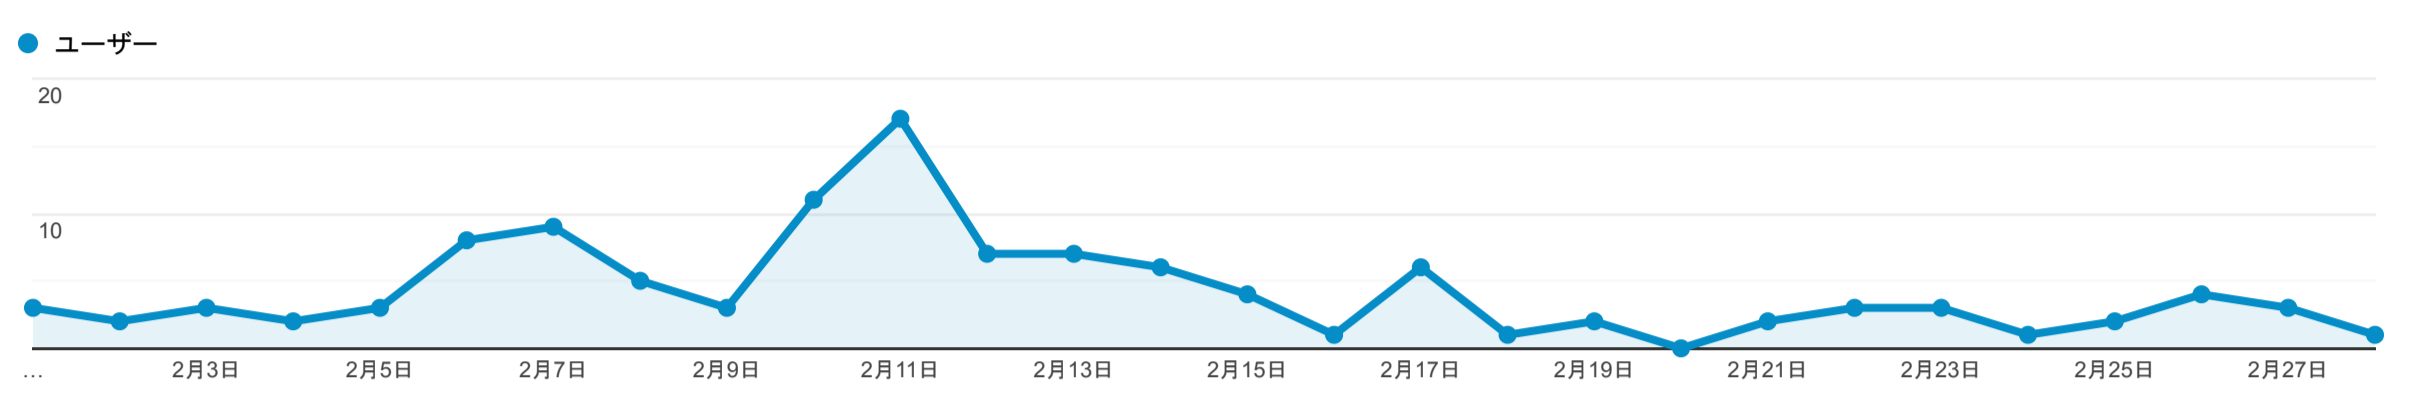

デバイス

すべてのユーザー
61.04% ユーザー

2023/02/01 - 2023/02/28

エクスプローラ

サマリー

モバイルデバイスの情報	集客			行動			コンバージョン		
	ユーザー ↓	新規ユーザー	セッション	直帰率	ページ/セッション	平均セッション時間	コンバージョン率	目標の完了数	目標値
	94 全体に対する割合: 61.04% (154)	84 全体に対する割合: 65.62% (128)	136 全体に対する割合: 58.62% (232)	33.82% ビューの平均: 26.72% (26.57%)	3.76 ビューの平均: 5.04 (-25.35%)	00:02:29 ビューの平均: 00:03:38 (-31.62%)	0.00% ビューの平均: 0.00% (0.00%)	0 全体に対する割合: 0.00% (0)	\$0.00 全体に対する割合: 0.00% (0.00)
1. Apple iPhone	57 (60.64%)	55 (65.48%)	72 (52.94%)	29.17%	3.43	00:01:35	0.00%	0 (0.00%)	\$0.00 (0.00%)
2. (not set)	4 (4.26%)	4 (4.76%)	6 (4.41%)	33.33%	3.17	00:05:57	0.00%	0 (0.00%)	\$0.00 (0.00%)
3. Apple iPad	3 (3.19%)	3 (3.57%)	3 (2.21%)	33.33%	11.33	00:12:51	0.00%	0 (0.00%)	\$0.00 (0.00%)
4. Google Pixel 6a	2 (2.13%)	1 (1.19%)	12 (8.82%)	25.00%	6.33	00:03:55	0.00%	0 (0.00%)	\$0.00 (0.00%)
5. Sony SO-41A Xperia 10 II	2 (2.13%)	1 (1.19%)	5 (3.68%)	40.00%	3.80	00:01:27	0.00%	0 (0.00%)	\$0.00 (0.00%)
6. Asus I006D Zenfone 8	1 (1.06%)	0 (0.00%)	2 (1.47%)	100.00%	1.00	00:00:00	0.00%	0 (0.00%)	\$0.00 (0.00%)
7. Fujitsu F-01K Arrows NX	1 (1.06%)	1 (1.19%)	1 (0.74%)	100.00%	1.00	00:00:00	0.00%	0 (0.00%)	\$0.00 (0.00%)
8. Fujitsu F-41B Arrows Be4 Plus	1 (1.06%)	1 (1.19%)	1 (0.74%)	100.00%	1.00	00:00:00	0.00%	0 (0.00%)	\$0.00 (0.00%)
9. Google Pixel 3a	1 (1.06%)	1 (1.19%)	1 (0.74%)	0.00%	3.00	00:00:34	0.00%	0 (0.00%)	\$0.00 (0.00%)
10. Google Pixel 4a (5G)	1 (1.06%)	1 (1.19%)	1 (0.74%)	0.00%	6.00	00:19:58	0.00%	0 (0.00%)	\$0.00 (0.00%)
11. Huawei AGS-W09 Mediapad T5	1 (1.06%)	1 (1.19%)	1 (0.74%)	0.00%	9.00	00:06:03	0.00%	0 (0.00%)	\$0.00 (0.00%)
12. Huawei d-02K dtab Compact	1 (1.06%)	1 (1.19%)	2 (1.47%)	0.00%	6.00	00:05:02	0.00%	0 (0.00%)	\$0.00 (0.00%)
13. Huawei LYA-L29 Mate 20 Pro	1 (1.06%)	1 (1.19%)	1 (0.74%)	100.00%	1.00	00:00:00	0.00%	0 (0.00%)	\$0.00 (0.00%)
14. Huawei PIC-LX9 Nova 2	1 (1.06%)	1 (1.19%)	1 (0.74%)	100.00%	1.00	00:00:00	0.00%	0 (0.00%)	\$0.00 (0.00%)
15. Kyocera A001KC Katan Sumaho 2	1 (1.06%)	1 (1.19%)	3 (2.21%)	66.67%	2.00	00:01:05	0.00%	0 (0.00%)	\$0.00 (0.00%)
16. LG A001LG V60 ThinQ 5G	1 (1.06%)	0 (0.00%)	1 (0.74%)	0.00%	4.00	00:25:04	0.00%	0 (0.00%)	\$0.00 (0.00%)
17. OPPO A1030P Reno 5 A 5G	1 (1.06%)	1 (1.19%)	1 (0.74%)	0.00%	5.00	00:01:40	0.00%	0 (0.00%)	\$0.00 (0.00%)
18. OPPO CPH1983 Reno A	1 (1.06%)	1 (1.19%)	1 (0.74%)	0.00%	3.00	00:00:17	0.00%	0 (0.00%)	\$0.00 (0.00%)
19. Samsung SC-51B Galaxy S21 5G	1 (1.06%)	1 (1.19%)	1 (0.74%)	0.00%	3.00	00:01:31	0.00%	0 (0.00%)	\$0.00 (0.00%)
20. Samsung SCG07 Galaxy A51 5G	1 (1.06%)	1 (1.19%)	2 (1.47%)	50.00%	4.00	00:03:23	0.00%	0 (0.00%)	\$0.00 (0.00%)
21. Samsung SCV41 Galaxy S10	1 (1.06%)	0 (0.00%)	2 (1.47%)	100.00%	1.00	00:00:00	0.00%	0 (0.00%)	\$0.00 (0.00%)
22. Samsung SCV43-u Galaxy A30	1 (1.06%)	1 (1.19%)	1 (0.74%)	100.00%	1.00	00:00:00	0.00%	0 (0.00%)	\$0.00 (0.00%)
23. Sharp SH-51A AQUOS R5G	1 (1.06%)	0 (0.00%)	1 (0.74%)	0.00%	9.00	00:04:00	0.00%	0 (0.00%)	\$0.00 (0.00%)
24. Sharp SH-51C AQUOS Wish2	1 (1.06%)	1 (1.19%)	1 (0.74%)	100.00%	1.00	00:00:00	0.00%	0 (0.00%)	\$0.00 (0.00%)
25. Sharp SH-54B AQUOS SENSE6	1 (1.06%)	0 (0.00%)	3 (2.21%)	33.33%	6.33	00:03:50	0.00%	0 (0.00%)	\$0.00 (0.00%)
26. Sharp SHV37 Aquos U	1 (1.06%)	1 (1.19%)	1 (0.74%)	0.00%	3.00	00:00:31	0.00%	0 (0.00%)	\$0.00 (0.00%)
27. Sharp SHV45 AQUOS sense3	1	1	1	100.00%	1.00	00:00:00	0.00%	0	\$0.00