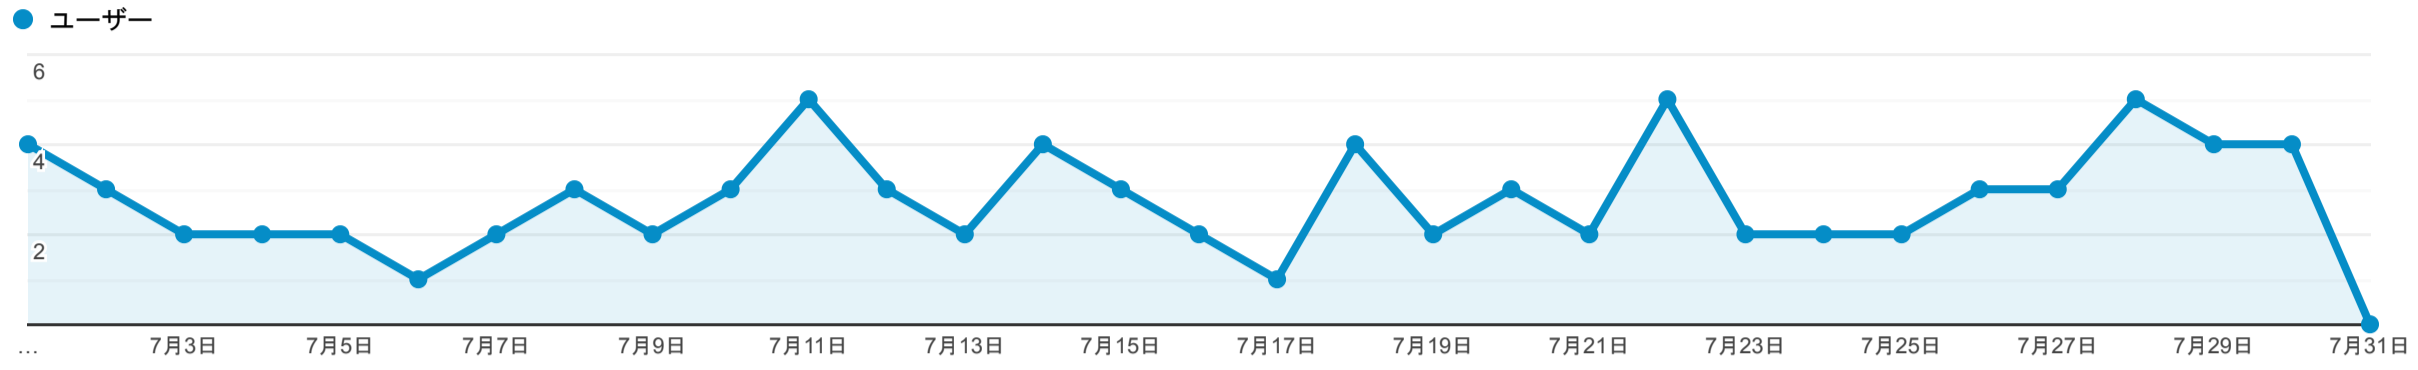

デバイス

2022/07/01 - 2022/07/31

すべてのユーザー
54.35% ユーザー

エクスプローラ

サマリー

モバイルデバイスの情報	集客			行動			コンバージョン		
	ユーザー ↓	新規ユーザー	セッション	直帰率	ページ/セッション	平均セッション時間	コンバージョン率	目標の完了数	目標値
	50 全体に対する割合: 54.35% (92)	43 全体に対する割合: 61.43% (70)	120 全体に対する割合: 60.00% (200)	45.00% ビューの平均: 31.00% (45.16%)	3.70 ビューの平均: 4.56 (-18.95%)	00:04:05 ビューの平均: 00:04:03 (0.92%)	0.00% ビューの平均: 0.00% (0.00%)	0 全体に対する割合: 0.00% (0)	\$0.00 全体に対する割合: 0.00% (0)
1. Apple iPhone	18 (36.00%)	18 (41.86%)	23 (19.17%)	30.43%	4.04	00:02:47	0.00%	0 (0.00%)	\$0.00 (0.00%)
2. Apple iPad	13 (26.00%)	13 (30.23%)	15 (12.50%)	73.33%	2.80	00:05:39	0.00%	0 (0.00%)	\$0.00 (0.00%)
3. Xiaomi A001XM Redmi Note 9T	2 (4.00%)	2 (4.65%)	3 (2.50%)	33.33%	5.33	00:05:35	0.00%	0 (0.00%)	\$0.00 (0.00%)
4. Asus I006D Zenfone 8	1 (2.00%)	0 (0.00%)	4 (3.33%)	25.00%	2.00	00:00:10	0.00%	0 (0.00%)	\$0.00 (0.00%)
5. Asus X00PD Zenfone Max M1	1 (2.00%)	1 (2.33%)	1 (0.83%)	0.00%	3.00	00:04:52	0.00%	0 (0.00%)	\$0.00 (0.00%)
6. DoCoMo F-01J arrows NX F-01J	1 (2.00%)	1 (2.33%)	1 (0.83%)	100.00%	1.00	00:00:00	0.00%	0 (0.00%)	\$0.00 (0.00%)
7. DoCoMo F-01L Raku-Raku smartphone me	1 (2.00%)	1 (2.33%)	1 (0.83%)	0.00%	20.00	00:10:38	0.00%	0 (0.00%)	\$0.00 (0.00%)
8. Fujitsu F-04K Arrows Be2	1 (2.00%)	1 (2.33%)	1 (0.83%)	0.00%	3.00	00:00:50	0.00%	0 (0.00%)	\$0.00 (0.00%)
9. Fujitsu F-42A	1 (2.00%)	1 (2.33%)	5 (4.17%)	20.00%	8.20	00:09:36	0.00%	0 (0.00%)	\$0.00 (0.00%)
10. Google Pixel 3a XL	1 (2.00%)	0 (0.00%)	3 (2.50%)	66.67%	4.00	00:05:34	0.00%	0 (0.00%)	\$0.00 (0.00%)
11. Google Pixel 4a	1 (2.00%)	0 (0.00%)	2 (1.67%)	0.00%	4.00	00:00:44	0.00%	0 (0.00%)	\$0.00 (0.00%)
12. Google Pixel 6	1 (2.00%)	0 (0.00%)	1 (0.83%)	0.00%	7.00	00:04:24	0.00%	0 (0.00%)	\$0.00 (0.00%)
13. Huawei PIC-LX9 Nova 2	1 (2.00%)	1 (2.33%)	1 (0.83%)	0.00%	27.00	00:41:33	0.00%	0 (0.00%)	\$0.00 (0.00%)
14. Sharp 706SH AQUOS R2	1 (2.00%)	1 (2.33%)	1 (0.83%)	100.00%	1.00	00:00:00	0.00%	0 (0.00%)	\$0.00 (0.00%)
15. Sharp SH-53A AQUOS sense5G	1 (2.00%)	1 (2.33%)	1 (0.83%)	0.00%	2.00	00:00:37	0.00%	0 (0.00%)	\$0.00 (0.00%)
16. Sharp SH-54B AQUOS SENSE6	1 (2.00%)	0 (0.00%)	3 (2.50%)	33.33%	9.67	00:09:43	0.00%	0 (0.00%)	\$0.00 (0.00%)
17. Sony A001SO Xperia 10 II	1 (2.00%)	1 (2.33%)	1 (0.83%)	0.00%	3.00	00:04:07	0.00%	0 (0.00%)	\$0.00 (0.00%)
18. Sony SO-03J Xperia XZs	1 (2.00%)	0 (0.00%)	50 (41.67%)	56.00%	2.24	00:02:57	0.00%	0 (0.00%)	\$0.00 (0.00%)
19. Sony SO-41A Xperia 10 II	1 (2.00%)	0 (0.00%)	1 (0.83%)	0.00%	5.00	00:01:42	0.00%	0 (0.00%)	\$0.00 (0.00%)
20. Sony SOV36 Xperia XZ1	1 (2.00%)	1 (2.33%)	2 (1.67%)	0.00%	5.50	00:05:54	0.00%	0 (0.00%)	\$0.00 (0.00%)