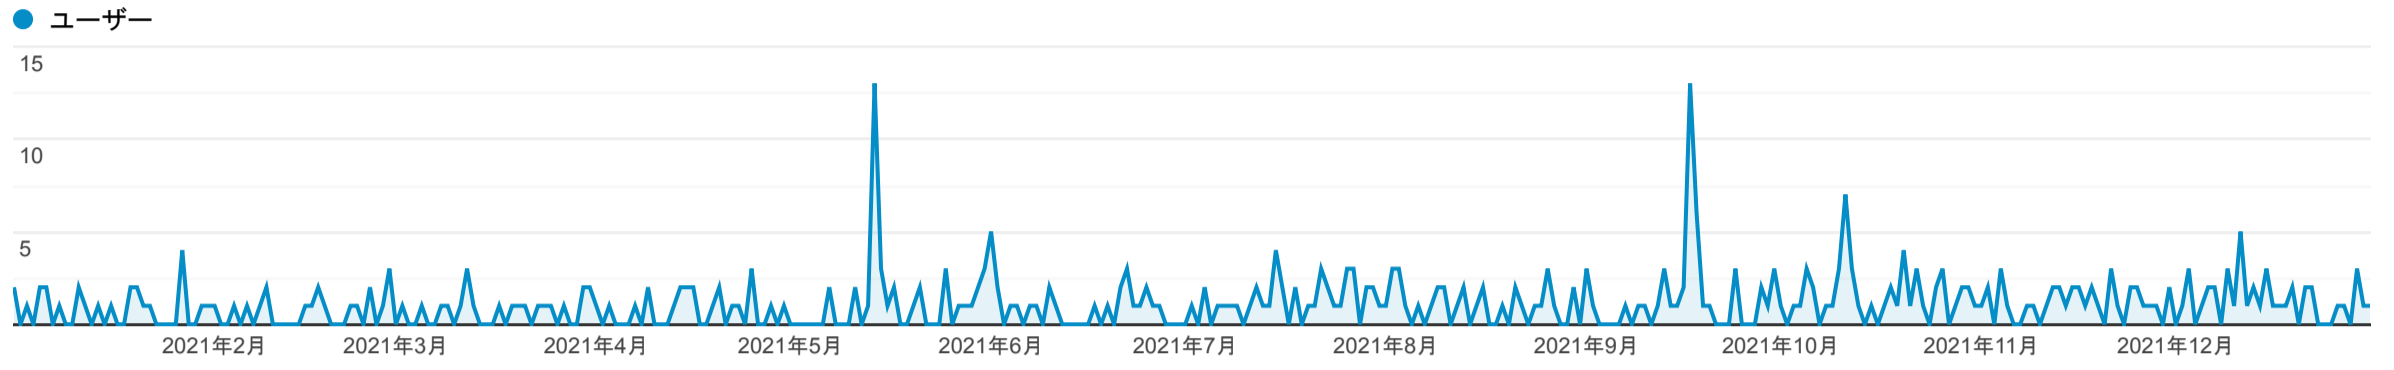

デバイス

2021/01/01 - 2021/12/31

すべてのユーザー
47.63% ユーザー

エクスプローラ

サマリー

モバイルデバイスの情報	集客			行動			コンバージョン		
	ユーザー ↓	新規ユーザー	セッション	直帰率	ページ/セッション	平均セッション時間	コンバージョン率	目標の完了数	目標値
	251 全体に対する割合: 47.63% (527)	250 全体に対する割合: 48.26% (518)	480 全体に対する割合: 48.29% (994)	37.08% ビューの平均: 32.80% (13.07%)	4.04 ビューの平均: 4.64 (-13.00%)	00:03:29 ビューの平均: 00:04:15 (-18.21%)	0.00% ビューの平均: 0.00% (0.00%)	0 全体に対する割合: 0.00% (0)	\$0.00 全体に対する割合: 0.00% (0.00)
1. Apple iPhone	126 (50.00%)	127 (50.80%)	146 (30.42%)	28.77%	4.27	00:03:05	0.00%	0 (0.00%)	\$0.00 (0.00%)
2. Apple iPad	13 (5.16%)	12 (4.80%)	19 (3.96%)	31.58%	6.63	00:06:32	0.00%	0 (0.00%)	\$0.00 (0.00%)
3. Sony SO-41A Xperia 10 II	7 (2.78%)	7 (2.80%)	18 (3.75%)	0.00%	7.11	00:04:24	0.00%	0 (0.00%)	\$0.00 (0.00%)
4. (not set)	6 (2.38%)	6 (2.40%)	8 (1.67%)	50.00%	2.75	00:02:08	0.00%	0 (0.00%)	\$0.00 (0.00%)
5. Fujitsu F-04K Arrows Be2	3 (1.19%)	3 (1.20%)	4 (0.83%)	0.00%	6.25	00:06:21	0.00%	0 (0.00%)	\$0.00 (0.00%)
6. Kyocera KYV47 BASIO 4	3 (1.19%)	3 (1.20%)	5 (1.04%)	0.00%	6.80	00:08:00	0.00%	0 (0.00%)	\$0.00 (0.00%)
7. LG L-03K Style	3 (1.19%)	3 (1.20%)	3 (0.62%)	33.33%	3.67	00:04:12	0.00%	0 (0.00%)	\$0.00 (0.00%)
8. Sharp SH-01K Aquos Sense	3 (1.19%)	3 (1.20%)	3 (0.62%)	0.00%	8.33	00:03:22	0.00%	0 (0.00%)	\$0.00 (0.00%)
9. Sony SO-01L Xperia XZ3	3 (1.19%)	3 (1.20%)	3 (0.62%)	0.00%	12.00	00:04:02	0.00%	0 (0.00%)	\$0.00 (0.00%)
10. Asus X00PD Zenfone Max M1	2 (0.79%)	2 (0.80%)	3 (0.62%)	100.00%	1.00	00:00:00	0.00%	0 (0.00%)	\$0.00 (0.00%)
11. Fujitsu F-42A	2 (0.79%)	2 (0.80%)	3 (0.62%)	0.00%	5.00	00:20:11	0.00%	0 (0.00%)	\$0.00 (0.00%)
12. Google Pixel 3a	2 (0.79%)	2 (0.80%)	2 (0.42%)	0.00%	3.50	00:03:05	0.00%	0 (0.00%)	\$0.00 (0.00%)
13. Google Pixel 4a	2 (0.79%)	2 (0.80%)	5 (1.04%)	20.00%	12.20	00:06:18	0.00%	0 (0.00%)	\$0.00 (0.00%)
14. Huawei d-01K dtab	2 (0.79%)	2 (0.80%)	2 (0.42%)	100.00%	1.00	00:00:00	0.00%	0 (0.00%)	\$0.00 (0.00%)
15. Huawei MAR-LX2J P30 Lite	2 (0.79%)	2 (0.80%)	2 (0.42%)	50.00%	2.50	00:00:18	0.00%	0 (0.00%)	\$0.00 (0.00%)
16. Kyocera KYV43 Basio 3	2 (0.79%)	2 (0.80%)	2 (0.42%)	0.00%	4.00	00:01:50	0.00%	0 (0.00%)	\$0.00 (0.00%)
17. Qua LGT32	2 (0.79%)	2 (0.80%)	2 (0.42%)	50.00%	4.00	00:03:51	0.00%	0 (0.00%)	\$0.00 (0.00%)
18. Samsung SC-41A Galaxy A41	2 (0.79%)	2 (0.80%)	2 (0.42%)	0.00%	25.00	00:13:02	0.00%	0 (0.00%)	\$0.00 (0.00%)
19. Samsung SCV43 Galaxy A30	2 (0.79%)	2 (0.80%)	2 (0.42%)	50.00%	4.00	00:01:47	0.00%	0 (0.00%)	\$0.00 (0.00%)
20. Sharp SH-04L AQUOS R3	2 (0.79%)	2 (0.80%)	3 (0.62%)	33.33%	4.67	00:03:49	0.00%	0 (0.00%)	\$0.00 (0.00%)
21. Sharp SHV48 Aquos Sense3 Basic	2 (0.79%)	2 (0.80%)	2 (0.42%)	0.00%	2.00	00:04:17	0.00%	0 (0.00%)	\$0.00 (0.00%)
22. Sony SO-03K Xperia XZ2	2 (0.79%)	2 (0.80%)	2 (0.42%)	0.00%	11.00	00:04:40	0.00%	0 (0.00%)	\$0.00 (0.00%)
23. Sony SOV32 Xperia Z5	2 (0.79%)	2 (0.80%)	2 (0.42%)	50.00%	2.00	00:01:20	0.00%	0 (0.00%)	\$0.00 (0.00%)
24. Asus I01WD Zenfone 6 ZS630KL	1 (0.40%)	1 (0.40%)	1 (0.21%)	100.00%	1.00	00:00:00	0.00%	0 (0.00%)	\$0.00 (0.00%)
25. DoCoMo F-01L Raku-Raku smartphone me	1 (0.40%)	1 (0.40%)	1 (0.21%)	0.00%	11.00	00:14:11	0.00%	0 (0.00%)	\$0.00 (0.00%)
26. Fujitsu 801FJ Arrows U	1 (0.40%)	0 (0.00%)	1 (0.21%)	0.00%	3.00	00:02:41	0.00%	0 (0.00%)	\$0.00 (0.00%)
27. Fujitsu F-03K	1	1	1	100.00%	1.00	00:00:00	0.00%	0	\$0.00