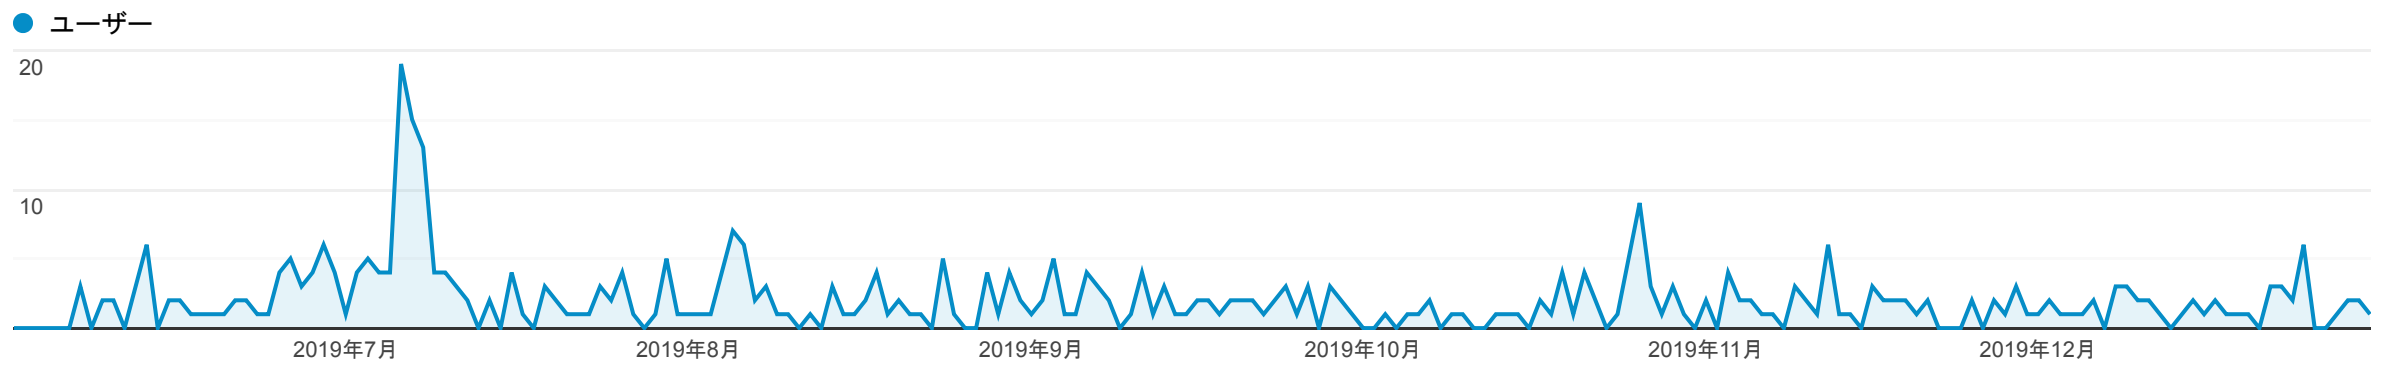

デバイス

2019/06/01 - 2019/12/31

すべてのユーザー  
43.54% ユーザー

エクスプローラ

サマリー

モバイルデバイスの情報	集客			行動			コンバージョン		
	ユーザー ↓	新規ユーザー	セッション	直帰率	ページ/セッション	平均セッション時間	コンバージョン率	目標の完了数	目標値
	300 全体に対する割合: 43.54% (689)	301 全体に対する割合: 43.69% (689)	463 全体に対する割合: 39.98% (1,158)	33.26% ビューの平均: 32.47% (2.44%)	4.75 ビューの平均: 4.62 (2.84%)	00:03:28 ビューの平均: 00:03:39 (-5.13%)	0.00% ビューの平均: 0.00% (0.00%)	0 全体に対する割合: 0.00% (0)	\$0.00 全体に対する割合: 0.00% (\$0.00)
1. Apple iPhone	139 (46.33%)	140 (46.51%)	165 (35.64%)	39.39%	3.69	00:02:56	0.00%	0 (0.00%)	\$0.00 (0.00%)
2. Apple iPad	18 (6.00%)	18 (5.98%)	46 (9.94%)	39.13%	4.39	00:03:28	0.00%	0 (0.00%)	\$0.00 (0.00%)
3. Microsoft Windows RT Tablet	18 (6.00%)	18 (5.98%)	22 (4.75%)	9.09%	12.50	00:10:34	0.00%	0 (0.00%)	\$0.00 (0.00%)
4. (not set)	5 (1.67%)	5 (1.66%)	9 (1.94%)	33.33%	6.33	00:02:01	0.00%	0 (0.00%)	\$0.00 (0.00%)
5. Apple iPhone 8	5 (1.67%)	5 (1.66%)	5 (1.08%)	0.00%	3.80	00:01:30	0.00%	0 (0.00%)	\$0.00 (0.00%)
6. Sony SOV35 Xperia XZs	5 (1.67%)	5 (1.66%)	10 (2.16%)	20.00%	11.40	00:07:32	0.00%	0 (0.00%)	\$0.00 (0.00%)
7. Apple iPhone XR	3 (1.00%)	3 (1.00%)	3 (0.65%)	0.00%	6.67	00:02:41	0.00%	0 (0.00%)	\$0.00 (0.00%)
8. DoCoMo F-02H arrows NX F-02H	2 (0.67%)	2 (0.66%)	2 (0.43%)	50.00%	6.00	00:04:20	0.00%	0 (0.00%)	\$0.00 (0.00%)
9. Huawei 503HW LUMIERE	2 (0.67%)	2 (0.66%)	2 (0.43%)	50.00%	4.50	00:01:06	0.00%	0 (0.00%)	\$0.00 (0.00%)
10. Huawei ANE-LX2J P20 Lite	2 (0.67%)	2 (0.66%)	2 (0.43%)	0.00%	5.50	00:05:06	0.00%	0 (0.00%)	\$0.00 (0.00%)
11. Huawei d-01J Compact	2 (0.67%)	2 (0.66%)	3 (0.65%)	33.33%	5.33	00:02:29	0.00%	0 (0.00%)	\$0.00 (0.00%)
12. Kyocera KYV44 Qua phone QZ KYV44 for KDDI	2 (0.67%)	2 (0.66%)	3 (0.65%)	100.00%	1.00	00:00:00	0.00%	0 (0.00%)	\$0.00 (0.00%)
13. Sharp 507SH Aquos 507SH	2 (0.67%)	2 (0.66%)	2 (0.43%)	0.00%	5.00	00:02:05	0.00%	0 (0.00%)	\$0.00 (0.00%)
14. Sharp SH-02J Aquos Ever	2 (0.67%)	2 (0.66%)	2 (0.43%)	100.00%	1.00	00:00:00	0.00%	0 (0.00%)	\$0.00 (0.00%)
15. Sharp SH-03K Aquos R2	2 (0.67%)	2 (0.66%)	7 (1.51%)	14.29%	5.29	00:02:06	0.00%	0 (0.00%)	\$0.00 (0.00%)
16. Sharp SHV36 BASIO2 SHV36 for KDDI	2 (0.67%)	2 (0.66%)	4 (0.86%)	50.00%	3.25	00:01:05	0.00%	0 (0.00%)	\$0.00 (0.00%)
17. Sharp SHV40 AQUOS sense SHV40 for KDDI	2 (0.67%)	2 (0.66%)	2 (0.43%)	50.00%	3.00	00:01:11	0.00%	0 (0.00%)	\$0.00 (0.00%)
18. Sony SO-01J Xperia XZ	2 (0.67%)	2 (0.66%)	2 (0.43%)	0.00%	2.50	00:01:09	0.00%	0 (0.00%)	\$0.00 (0.00%)
19. Sony SO-01K Xperia XZ1 SO-01K for DoCoMo	2 (0.67%)	2 (0.66%)	2 (0.43%)	50.00%	2.00	00:00:09	0.00%	0 (0.00%)	\$0.00 (0.00%)
20. Sony SO-02H Xperia Z5 Compact	2 (0.67%)	2 (0.66%)	2 (0.43%)	50.00%	2.00	00:00:27	0.00%	0 (0.00%)	\$0.00 (0.00%)
21. Sony SO-03K Xperia XZ2	2 (0.67%)	2 (0.66%)	2 (0.43%)	0.00%	3.50	00:01:03	0.00%	0 (0.00%)	\$0.00 (0.00%)
22. Sony SO-03K Xperia XZ2 SO-03K for DoCoMo	2 (0.67%)	2 (0.66%)	3 (0.65%)	0.00%	21.67	00:27:53	0.00%	0 (0.00%)	\$0.00 (0.00%)
23. Sony SOV34 Xperia XZ	2 (0.67%)	2 (0.66%)	2 (0.43%)	0.00%	5.50	00:11:36	0.00%	0 (0.00%)	\$0.00 (0.00%)
24. Sony SOV39 Xperia XZ3 SOV39 for KDDI	2 (0.67%)	2 (0.66%)	2 (0.43%)	0.00%	10.00	00:04:42	0.00%	0 (0.00%)	\$0.00 (0.00%)
25. Apple iPad Air	1 (0.33%)	1 (0.33%)	1 (0.22%)	0.00%	4.00	00:01:24	0.00%	0 (0.00%)	\$0.00 (0.00%)
26. Apple iPhone 6s	1 (0.33%)	1 (0.33%)	1 (0.22%)	0.00%	2.00	00:00:52	0.00%	0 (0.00%)	\$0.00 (0.00%)